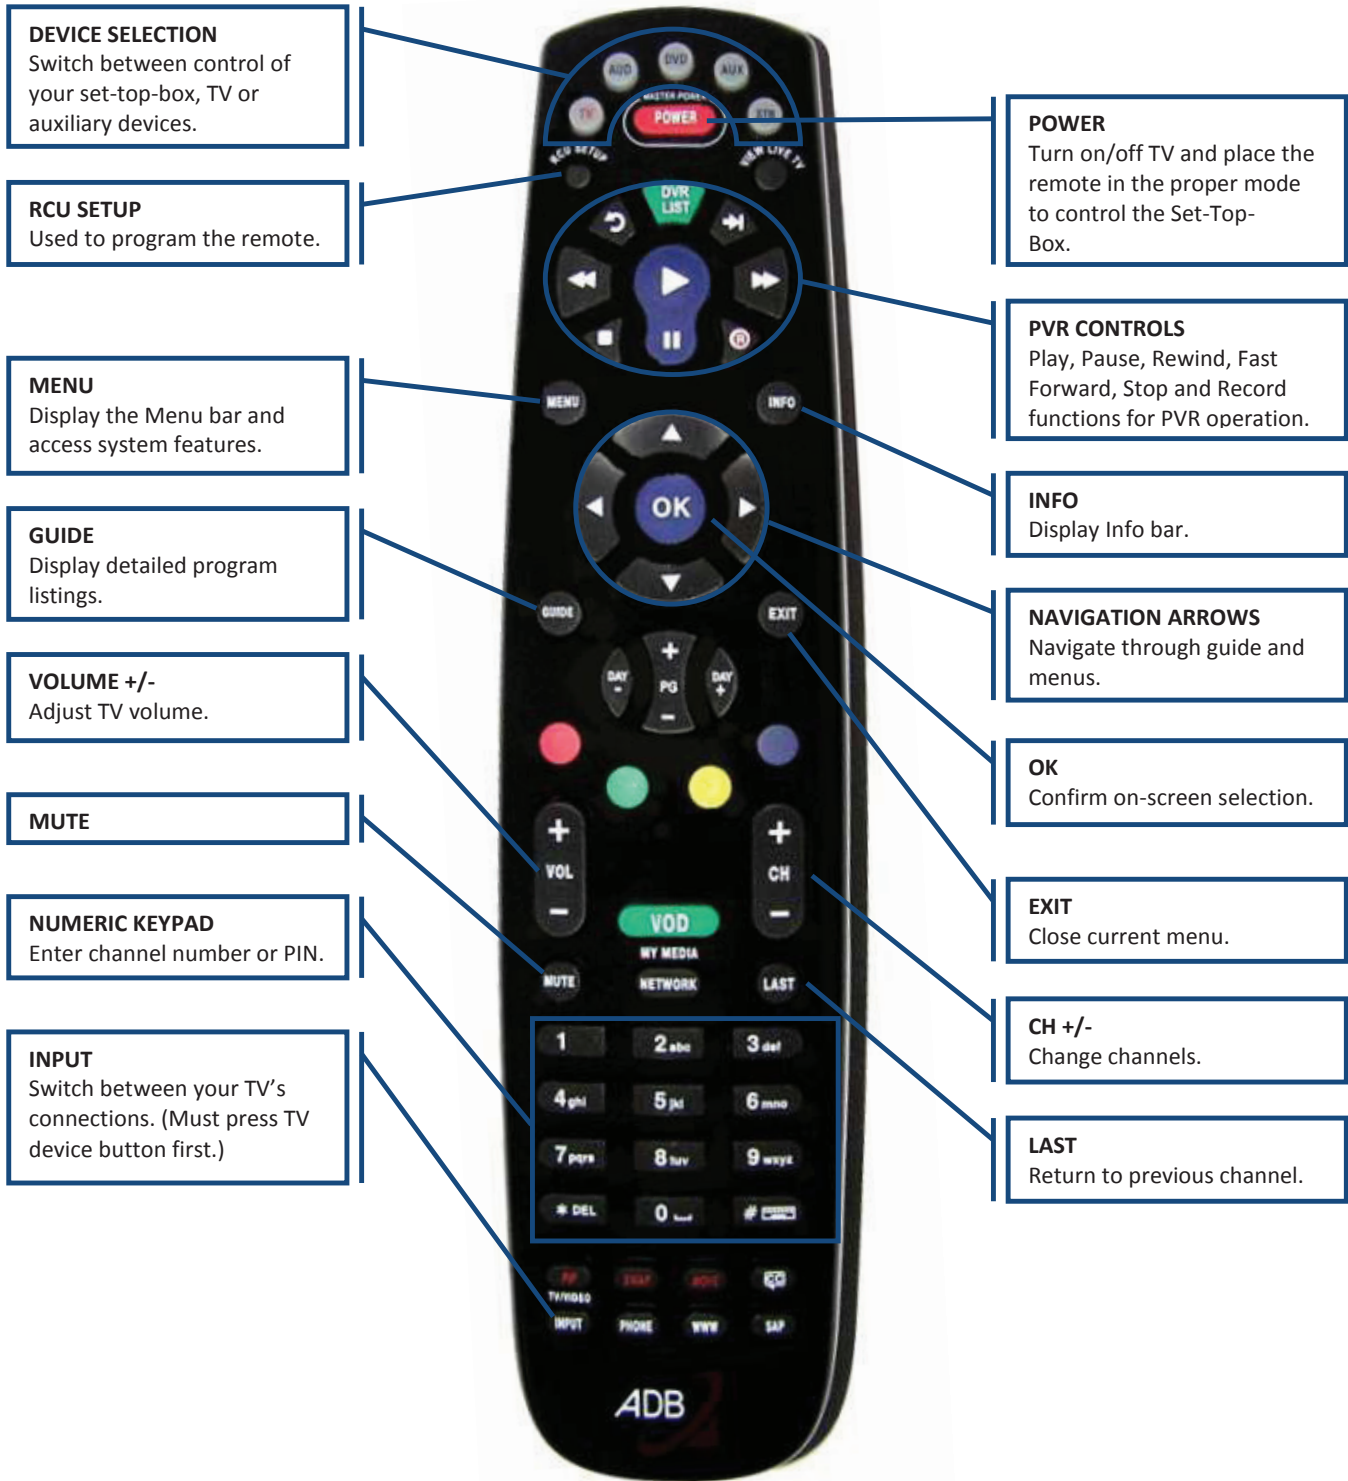

ADB Remote Control with Minerva

NOTE: Some functions may be unavailable based on your video subscription. Unlabeled buttons currently not in use.